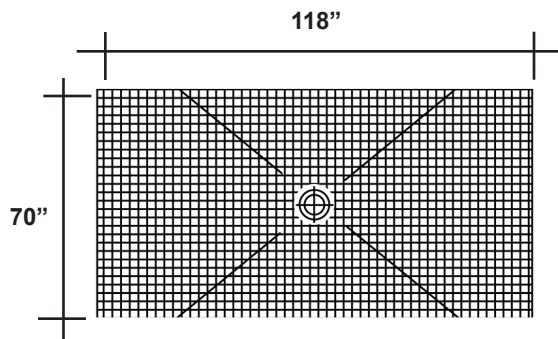

MERIDIAN SOLID SURFACE CUSTOM SHOWER BASE

Model # MSB0000CP *

* Insert actual finished dimensions in place of the "0000."

Pebble-Textured Surface Max. Size 118" x 70"

- This universal shower floor yields any size one-piece base up to 118" x 70"
- Choose from a variety of solid colors and granite-patterned colors
- Easy to clean surface, does not promote mold or mildew
- Pebble-textured surface helps prevent slipping
- Tapered floor helps water flow to drain
- Rigid water barrier integrated into base
- Uses standard 2" NPS strainer assembly
- Certified by Home Innovation Research Labs to the harmonized CSA B45.5/IAPMO Z124
- Approved by the Massachusetts Board of Examiners of Plumbers and Gasfitters
- Threshold may be integral or independent and must be specified at time of order. See Threshold specifications for additional details.
- For out of square or special angles, a rigid template is required
- Optional shower strainer assembly available