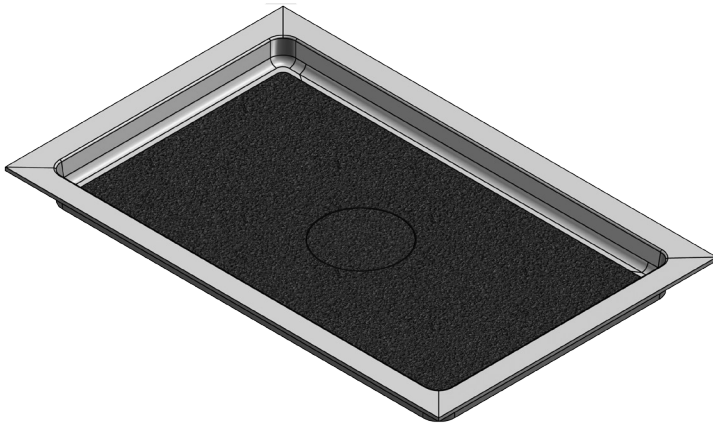

MERIDIAN SOLID SURFACE ONE-PIECE SHOWER BASE

Model # MSB6743SUV

67" x 43" Universal Variable Center Drain

- Integral shower floor and threshold for alcove installation
- Choose from a variety of solid colors and granite-patterned colors
- Variable drain configuration and fabricated threshold allow base to be used in your choice of four configurations
- Easy to clean surface, does not promote mold or mildew
- Textured flooring helps prevent slipping
- Tapered floor helps water flow to drain
- Rigid water barrier integrated into base
- Uses standard 2" NPS strainer assembly
- Certified by Home Innovation Research Labs to the harmonized CSA B45.5/IAPMO Z124
- Approved by the Massachusetts Board of Examiners of Plumbers and Gasfitters

Threshold Detail

Section Thru Waterdam