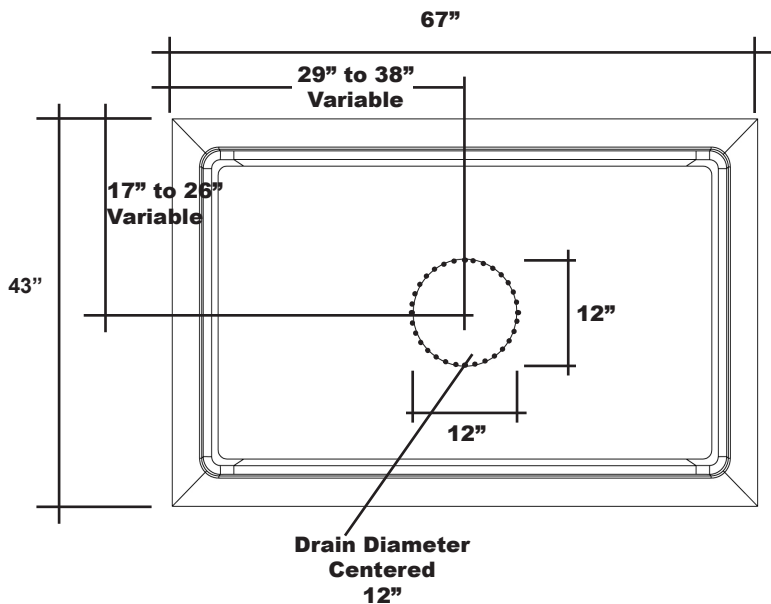

# MERIDIAN SOLID SURFACE ONE-PIECE SHOWER BASE

Model # MSB6743SUV

## 67" x 43" Universal Variable Center Drain

- Integral shower floor and threshold for alcove installation
- Choose from a variety of solid colors and granite-patterned colors
- Variable drain configuration and fabricated threshold allow base to be used in your choice of four configurations
- Easy to clean surface, does not promote mold or mildew
- Textured flooring helps prevent slipping
- Tapered floor helps water flow to drain
- Rigid water barrier integrated into base
- Uses standard 2" NPS strainer assembly
- Certified by Home Innovation Research Labs to the harmonized CSA B45.5/IAPMO Z124
- Approved by the Massachusetts Board of Examiners of Plumbers and Gasfitters

### Threshold Detail

### Section Thru Waterdam