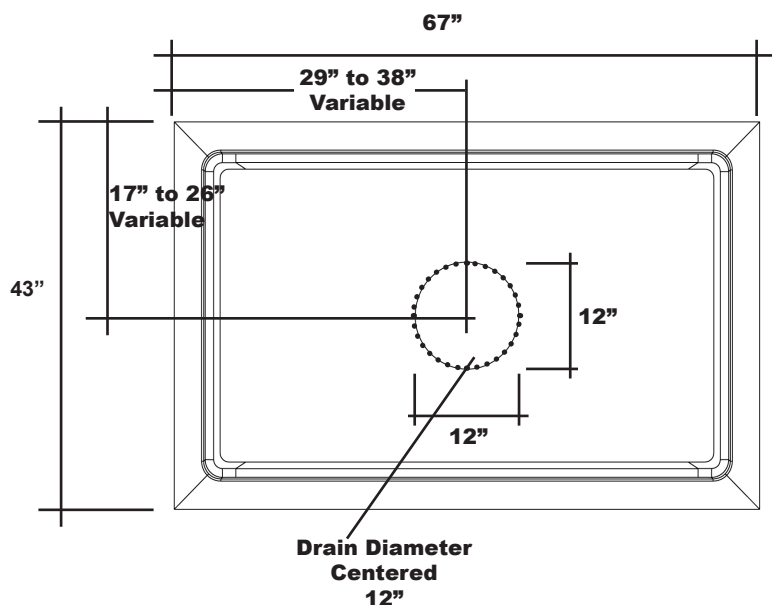

MERIDIAN SOLID SURFACE ONE-PIECE SHOWER BASE

Model # MSB6743SUV

67" x 43" Universal Variable Center Drain

- Integral shower floor and threshold for alcove installation
- Choose from a variety of solid colors and granite-patterned colors
- Variable drain configuration and fabricated threshold allow base to be used in your choice of four configurations
- Easy to clean surface, does not promote mold or mildew
- Textured flooring helps prevent slipping
- Tapered floor helps water flow to drain
- Rigid water barrier integrated into base
- Uses standard 2" NPS strainer assembly
- Certified by Home Innovation Research Labs to the harmonized CSA B45.5/IAPMO Z124
- Approved by the Massachusetts Board of Examiners of Plumbers and Gasfitters

Threshold Detail

Section Thru Waterdam