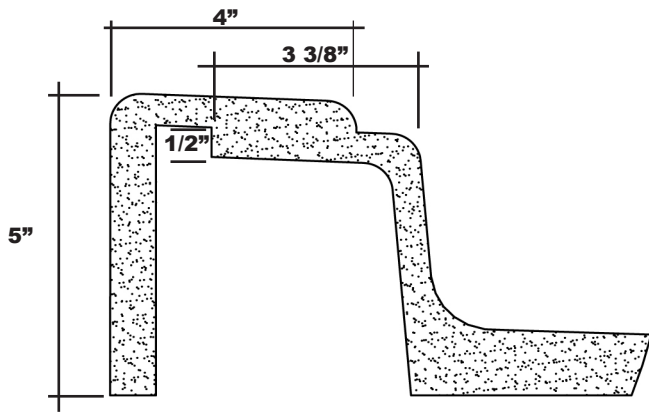

# MERIDIAN SOLID SURFACE ONE-PIECE SHOWER BASE

Model # MSB6743SUV

## 67" x 43" Universal Variable Center Drain

- Integral shower floor and threshold for alcove installation
- Choose from a variety of solid colors and granite-patterned colors
- Variable drain configuration and fabricated threshold allow base to be used in your choice of four configurations
- Easy to clean surface, does not promote mold or mildew
- Textured flooring helps prevent slipping
- Tapered floor helps water flow to drain
- Rigid water barrier integrated into base
- Uses standard 2" NPS strainer assembly
- Certified by Home Innovation Research Labs to the harmonized CSA B45.5/IAPMO Z124
- Approved by the Massachusetts Board of Examiners of Plumbers and Gasfitters

### Threshold Detail

### Section Thru Waterdam