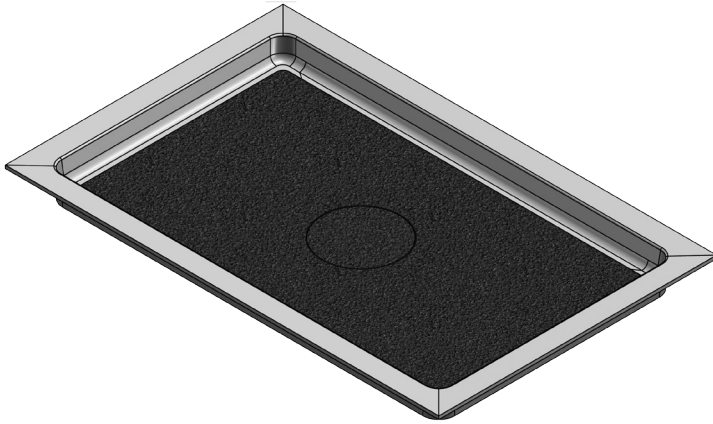

# MERIDIAN SOLID SURFACE ONE-PIECE SHOWER BASE

Model # MSB6743SUV

## 67" x 43" Universal Variable Center Drain

- Integral shower floor and threshold for alcove installation
- Choose from a variety of solid colors and granite-patterned colors
- Variable drain configuration and fabricated threshold allow base to be used in your choice of four configurations
- Easy to clean surface, does not promote mold or mildew
- Textured flooring helps prevent slipping
- Tapered floor helps water flow to drain
- Rigid water barrier integrated into base
- Uses standard 2" NPS strainer assembly
- Certified by Home Innovation Research Labs to the harmonized CSA B45.5/IAPMO Z124
- Approved by the Massachusetts Board of Examiners of Plumbers and Gasfitters