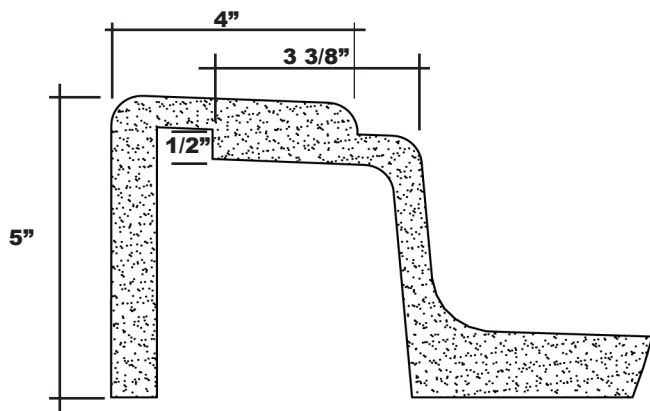

MERIDIAN SOLID SURFACE ONE-PIECE SHOWER BASE

Model # MSB6743SUV

67" x 43" Universal Variable Center Drain

- Integral shower floor and threshold for alcove installation
- Choose from a variety of solid colors and granite-patterned colors
- Variable drain configuration and fabricated threshold allow base to be used in your choice of four configurations
- Easy to clean surface, does not promote mold or mildew
- Textured flooring helps prevent slipping
- Tapered floor helps water flow to drain
- Rigid water barrier integrated into base
- Uses standard 2" NPS strainer assembly
- Certified by Home Innovation Research Labs to the harmonized CSA B45.5/IAPMO Z124
- Approved by the Massachusetts Board of Examiners of Plumbers and Gasfitters

Threshold Detail

Section Thru Waterdam