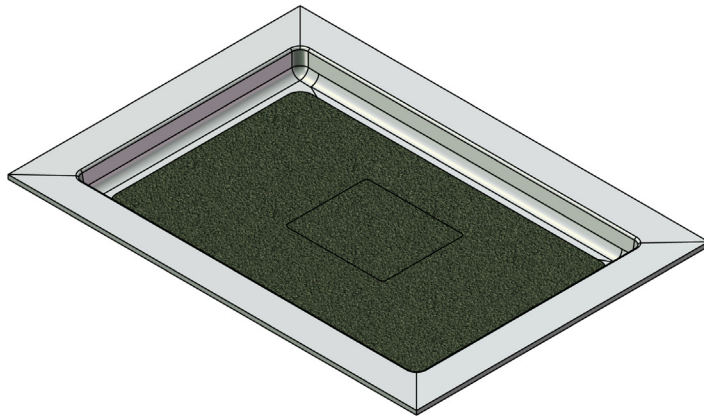

MERIDIAN SOLID SURFACE ONE-PIECE SHOWER BASE

Model # MSB5036SUV

50" x 36" Universal Variable Center Drain

- Integral shower floor and threshold for alcove installation
- Choose from a variety of solid colors and granite-patterned colors
- Variable drain configuration and fabricated threshold allow base to be used in your choice of four configurations
- Easy to clean surface, does not promote mold or mildew
- Textured flooring helps prevent slipping
- Tapered floor helps water flow to drain
- Rigid water barrier integrated into base
- Uses standard 2" NPS strainer assembly
- Certified by Home Innovation Research Labs to the harmonized CSA B45.5/IAPMO Z124
- Approved by the Massachusetts Board of Examiners of Plumbers and Gasfitters

Threshold Detail

Section Thru Waterdam