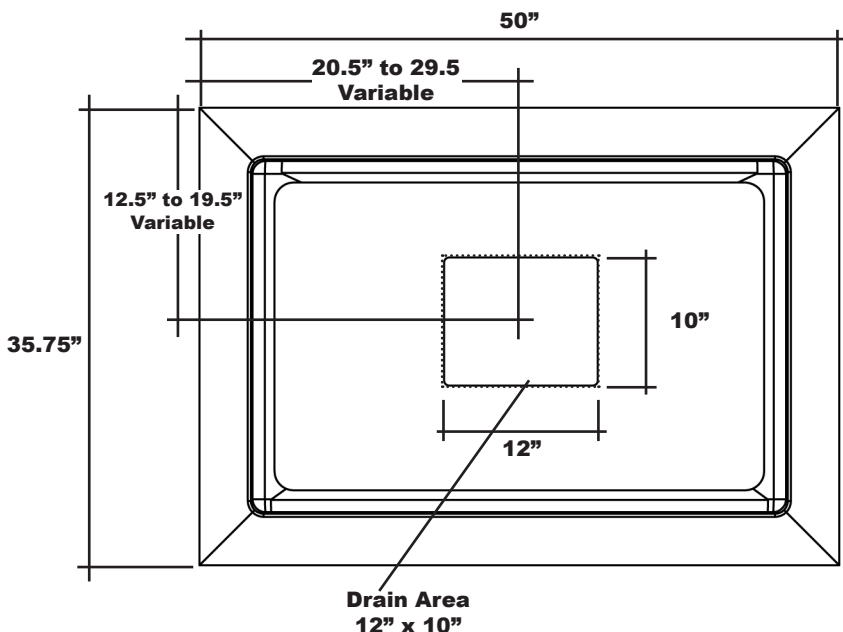

MERIDIAN SOLID SURFACE ONE-PIECE SHOWER BASE

Model # MSB5036SUV

50" x 36" Universal Variable Center Drain

- Integral shower floor and threshold for alcove installation
- Choose from a variety of solid colors and granite-patterned colors
- Variable drain configuration and fabricated threshold allow base to be used in your choice of four configurations
- Easy to clean surface, does not promote mold or mildew
- Textured flooring helps prevent slipping
- Tapered floor helps water flow to drain
- Rigid water barrier integrated into base
- Uses standard 2" NPS strainer assembly
- Certified by Home Innovation Research Labs to the harmonized CSA B45.5/IAPMO Z124
- Approved by the Massachusetts Board of Examiners of Plumbers and Gasfitters

Threshold Detail

Section Thru Waterdam