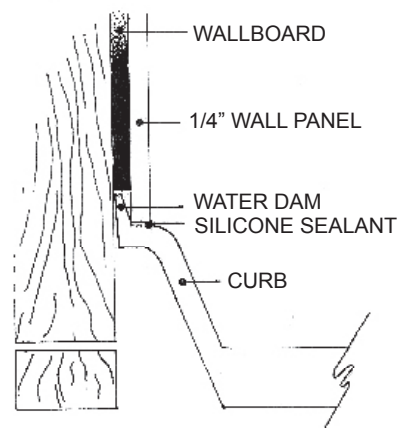

Section Thru Waterdam

Massillon, OH 44647
330-837-2216

www.TowerShowers.com

www.TowerSinks.com

www.TowerSurfaces.com