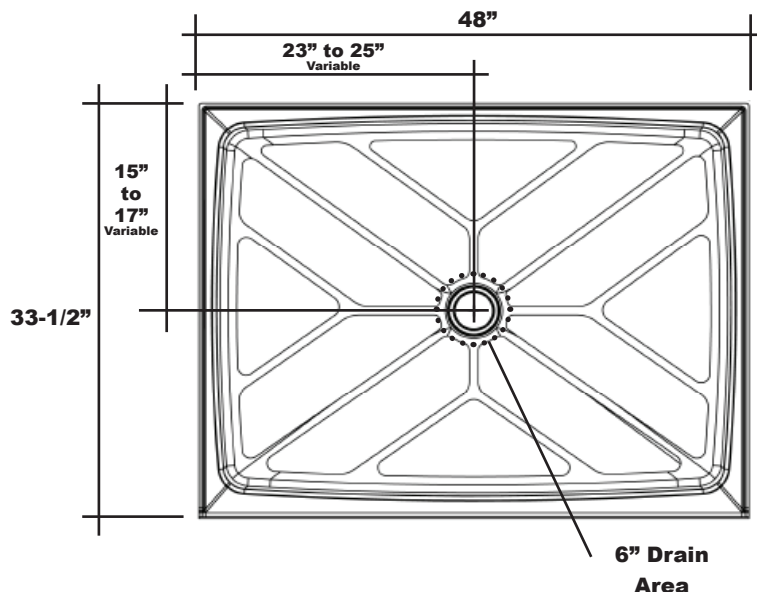

Threshold Detail