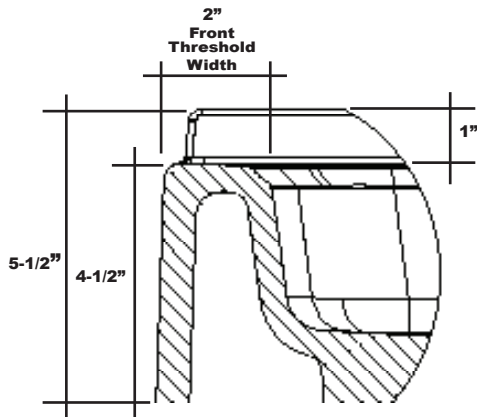

Threshold Detail