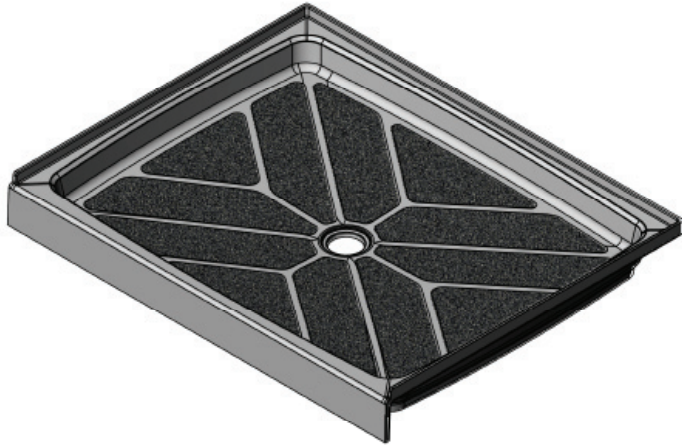

MERIDIAN SOLID SURFACE ONE-PIECE SHOWER BASE

48" x 33.5"

Variable Center Drain

Model # MSB48335SV

- Integral shower floor and threshold for alcove installation
- Choose from a variety of solid colors and granite-patterned colors
- Shower floor drains toward 6" drain area allowing for drain orifice to be added anywhere within the 6" drain area
- Easy to clean surface, does not promote mold or mildew
- Textured flooring helps prevent slipping
- Tapered floor helps water flow to drain
- Rigid water barrier integrated into base
- Uses standard 2" NPS strainer assembly
- Certified by Home Innovation Research Labs to the harmonized CSA B45.5/IAPMO Z124
- Approved by the Massachusetts Board of Examiners of Plumbers and Gasfitters