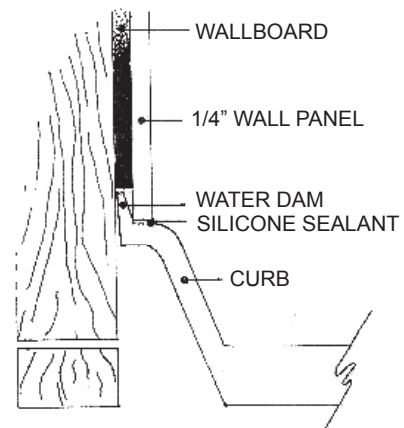

Section Thru Waterdam

Massillon, OH 44647
330-837-2216

www.TowerShowers.com

www.TowerSinks.com

www.TowerSurfaces.com