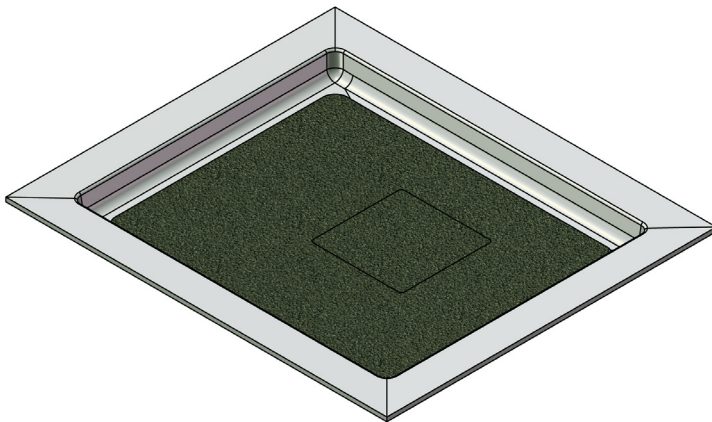

MERIDIAN SOLID SURFACE ONE-PIECE SHOWER BASE

Model # MSB4640SUV

46" x 40" Universal Variable Center Drain

- Integral shower floor and threshold for alcove installation
- Choose from a variety of solid colors and granite-patterned colors
- Variable drain configuration and fabricated threshold allow base to be used in your choice of four configurations
- Easy to clean surface, does not promote mold or mildew
- Textured flooring helps prevent slipping
- Tapered floor helps water flow to drain
- Rigid water barrier integrated into base
- Uses standard 2" NPS strainer assembly
- Certified by Home Innovation Research Labs to the harmonized CSA B45.5/IAPMO Z124
- Approved by the Massachusetts Board of Examiners of Plumbers and Gasfitters

Threshold Detail

Section Thru Waterdam