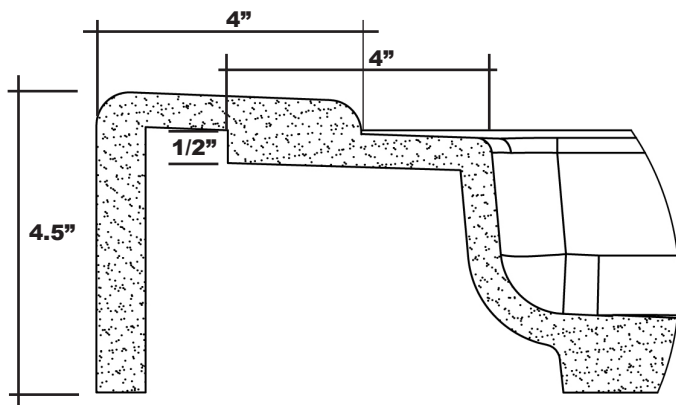

MERIDIAN SOLID SURFACE ONE-PIECE SHOWER BASE

Model # MSB4640SUV

46" x 40" Universal Variable Center Drain

- Integral shower floor and threshold for alcove installation
- Choose from a variety of solid colors and granite-patterned colors
- Variable drain configuration and fabricated threshold allow base to be used in your choice of four configurations
- Easy to clean surface, does not promote mold or mildew
- Textured flooring helps prevent slipping
- Tapered floor helps water flow to drain
- Rigid water barrier integrated into base
- Uses standard 2" NPS strainer assembly
- Certified by Home Innovation Research Labs to the harmonized CSA B45.5/IAPMO Z124
- Approved by the Massachusetts Board of Examiners of Plumbers and Gasfitters

Threshold Detail

Section Thru Waterdam