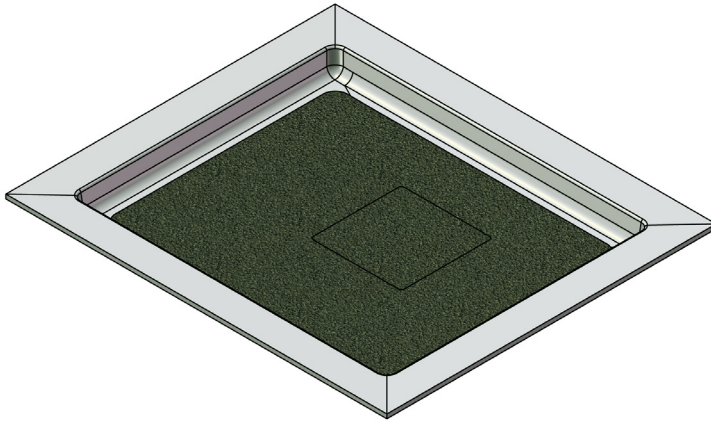

MERIDIAN SOLID SURFACE ONE-PIECE SHOWER BASE

Model # MSB4640SUV

46" x 40" Universal Variable Center Drain

- Integral shower floor and threshold for alcove installation
- Choose from a variety of solid colors and granite-patterned colors
- Variable drain configuration and fabricated threshold allow base to be used in your choice of four configurations
- Easy to clean surface, does not promote mold or mildew
- Textured flooring helps prevent slipping
- Tapered floor helps water flow to drain
- Rigid water barrier integrated into base
- Uses standard 2" NPS strainer assembly
- Certified by Home Innovation Research Labs to the harmonized CSA B45.5/IAPMO Z124
- Approved by the Massachusetts Board of Examiners of Plumbers and Gasfitters

Threshold Detail

Section Thru Waterdam