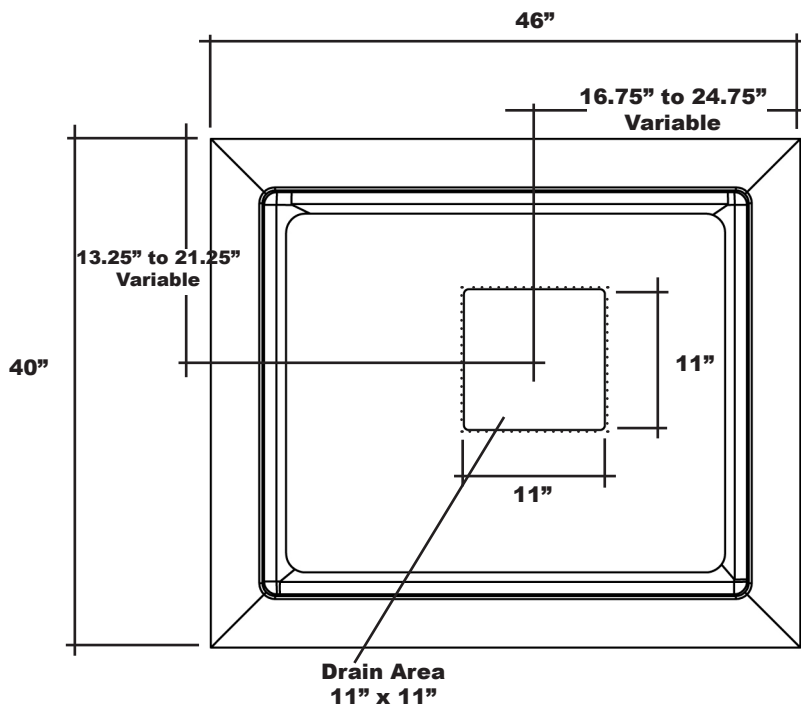

MERIDIAN SOLID SURFACE ONE-PIECE SHOWER BASE

Model # MSB4640SUV

46" x 40" Universal Variable Center Drain

- Integral shower floor and threshold for alcove installation
- Choose from a variety of solid colors and granite-patterned colors
- Variable drain configuration and fabricated threshold allow base to be used in your choice of four configurations
- Easy to clean surface, does not promote mold or mildew
- Textured flooring helps prevent slipping
- Tapered floor helps water flow to drain
- Rigid water barrier integrated into base
- Uses standard 2" NPS strainer assembly
- Certified by Home Innovation Research Labs to the harmonized CSA B45.5/IAPMO Z124
- Approved by the Massachusetts Board of Examiners of Plumbers and Gasfitters

Threshold Detail

Section Thru Waterdam