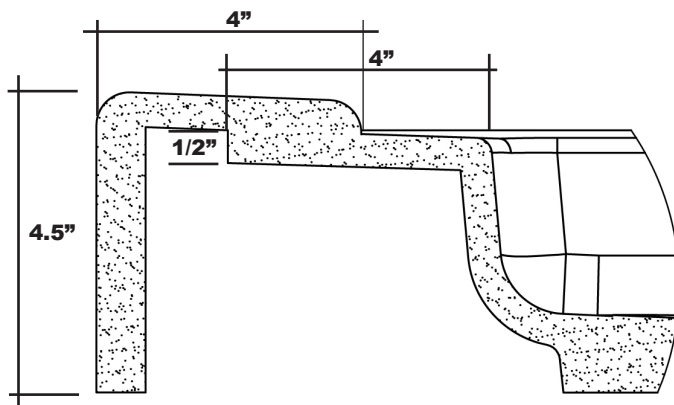

MERIDIAN SOLID SURFACE ONE-PIECE SHOWER BASE

Model # MSB4640SUV

46" x 40" Universal Variable Center Drain

- Integral shower floor and threshold for alcove installation
- Choose from a variety of solid colors and granite-patterned colors
- Variable drain configuration and fabricated threshold allow base to be used in your choice of four configurations
- Easy to clean surface, does not promote mold or mildew
- Textured flooring helps prevent slipping
- Tapered floor helps water flow to drain
- Rigid water barrier integrated into base
- Uses standard 2" NPS strainer assembly
- Certified by Home Innovation Research Labs to the harmonized CSA B45.5/IAPMO Z124
- Approved by the Massachusetts Board of Examiners of Plumbers and Gasfitters

Threshold Detail

Section Thru Waterdam