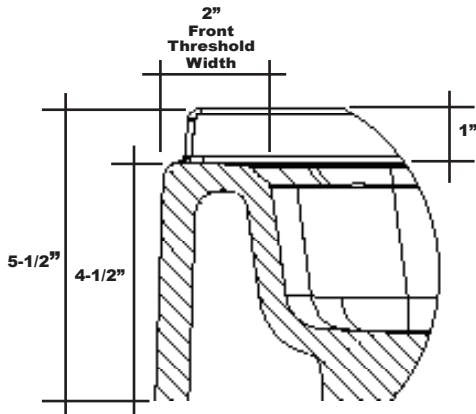

# MERIDIAN SOLID SURFACE ONE-PIECE SHOWER BASE

**48" x 30"**

Model #MSB4830S

- Integral shower floor and threshold for alcove installation
- Choose from a variety of solid colors and granite-patterned colors
- Easy to clean surface, does not promote mold or mildew
- Textured flooring helps prevent slipping
- Tapered floor helps water flow to drain
- Rigid water barrier integrated into base
- Uses standard 2" NPS strainer assembly
- Certified by Home Innovation Research Labs to the harmonized CSA B45.5/IAPMO Z124
- Approved by the Massachusetts Board of Examiners of Plumbers and Gasfitters

## Threshold Detail