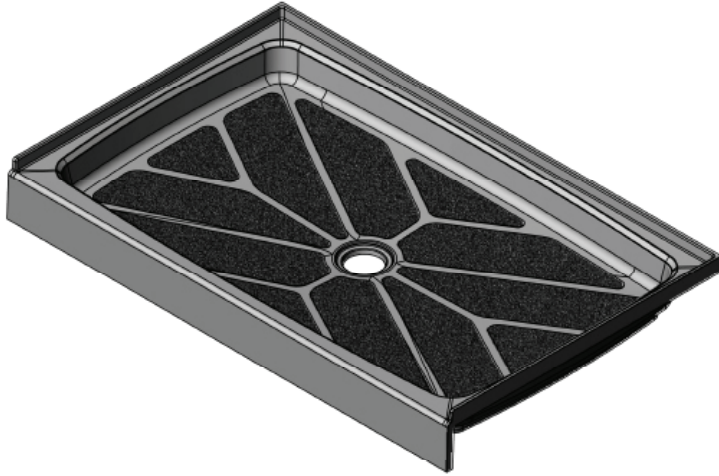

# MERIDIAN SOLID SURFACE ONE-PIECE SHOWER BASE

**48" x 30"**

Model #MSB4830S

- Integral shower floor and threshold for alcove installation
- Choose from a variety of solid colors and granite-patterned colors
- Easy to clean surface, does not promote mold or mildew
- Textured flooring helps prevent slipping
- Tapered floor helps water flow to drain
- Rigid water barrier integrated into base
- Uses standard 2" NPS strainer assembly
- Certified by Home Innovation Research Labs to the harmonized CSA B45.5/IAPMO Z124
- Approved by the Massachusetts Board of Examiners of Plumbers and Gasfitters

## Threshold Detail