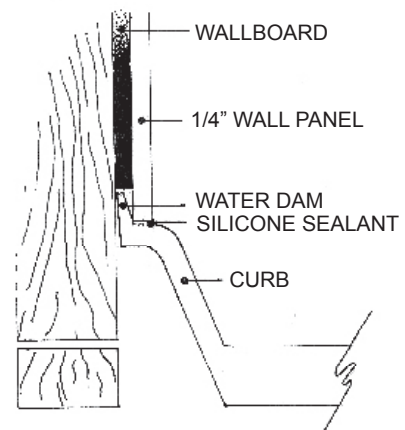

Section Thru Waterdam

Massillon, OH 44647
330-837-2216

www.TowerShowers.com

www.TowerSinks.com

TOWER
INDUSTRIES
www.TowerSurfaces.com