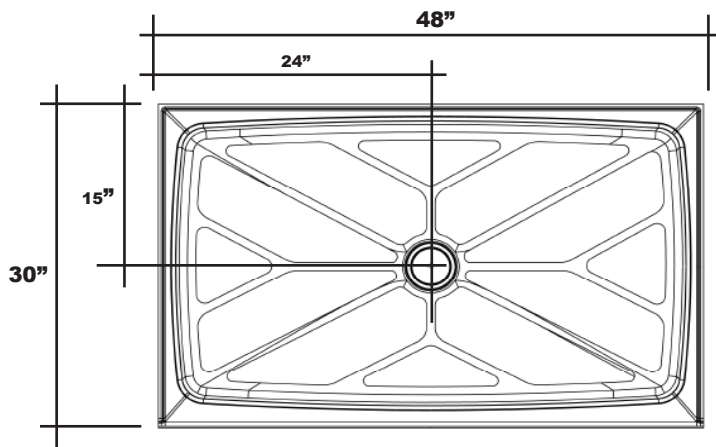

# MERIDIAN SOLID SURFACE ONE-PIECE SHOWER BASE

**48" x 30"**

Model #MSB4830S

- Integral shower floor and threshold for alcove installation
- Choose from a variety of solid colors and granite-patterned colors
- Easy to clean surface, does not promote mold or mildew
- Textured flooring helps prevent slipping
- Tapered floor helps water flow to drain
- Rigid water barrier integrated into base
- Uses standard 2" NPS strainer assembly
- Certified by Home Innovation Research Labs to the harmonized CSA B45.5/IAPMO Z124
- Approved by the Massachusetts Board of Examiners of Plumbers and Gasfitters

## Threshold Detail