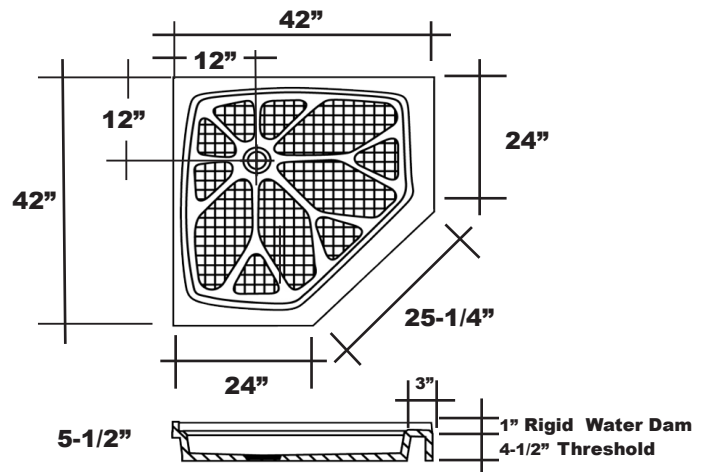

Section Thru Waterdam

Massillon, OH 44647
330-837-2216

www.TowerShowers.com

www.TowerSinks.com

www.TowerSurfaces.com