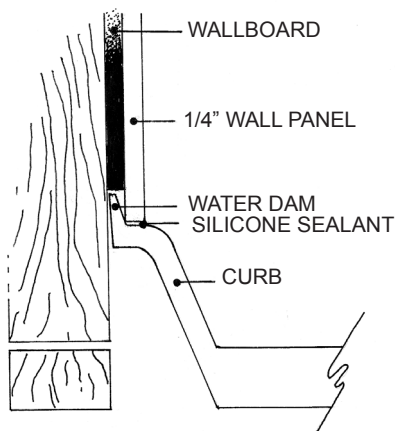

Section Thru Waterdam

Massillon, OH 44647
330-837-2216

www.TowerShowers.com

www.TowerSinks.com

www.TowerSurfaces.com