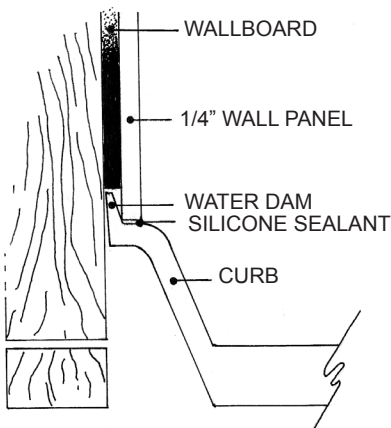

MERIDIAN SOLID SURFACE ONE-PIECE SHOWER BASE

Model # MSB4242S

42" x 42"

- Integral shower floor and threshold for alcove installation
- Choose from a variety of solid colors and granite-patterned colors
- Easy to clean surface, does not promote mold or mildew
- Textured flooring helps prevent slipping
- Tapered floor helps water flow to drain
- Rigid water barrier integrated into base
- Uses standard 2" NPS strainer assembly
- Certified by Home Innovation Research Labs to the harmonized CSA B45.5/IAPMO Z124
- Approved by the Massachusetts Board of Examiners of Plumbers and Gasfitters

Section Thru Waterdam

Massillon, OH 44647
330-837-2216

www.TowerShowers.com

www.TowerSinks.com

TOWER
INDUSTRIES
www.TowerSurfaces.com