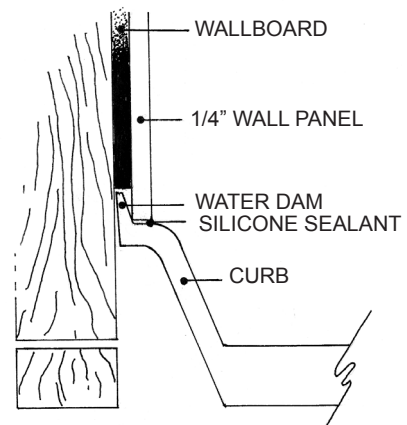

Section Thru Waterdam

Massillon, OH 44647
330-837-2216

www.TowerShowers.com

www.TowerSinks.com

TOWER
INDUSTRIES

www.TowerSurfaces.com