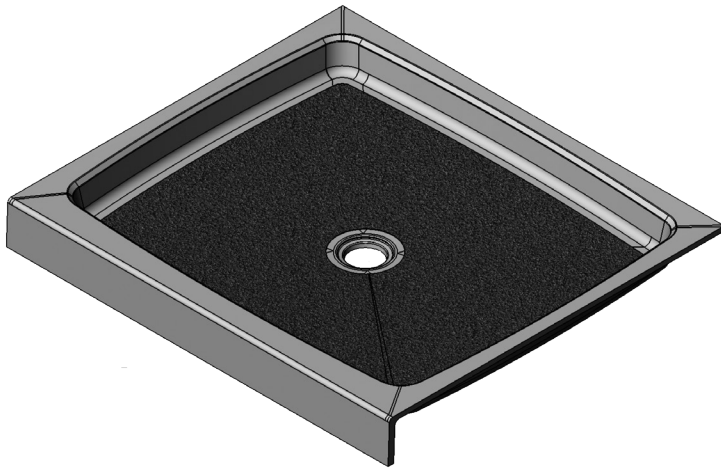

MERIDIAN SOLID SURFACE ONE-PIECE SHOWER BASE

42" x 37"

Model # MSB4237S

- Integral shower floor and threshold for alcove installation
- Choose from a variety of solid colors and granite-patterned colors
- Easy to clean surface, does not promote mold or mildew
- Textured flooring helps prevent slipping
- Tapered floor helps water flow to drain
- Rigid water barrier integrated into base
- Uses standard 2" NPS strainer assembly
- Certified by Home Innovation Research Labs to the harmonized CSA B45.5/IAPMO Z124
- Approved by the Massachusetts Board of Examiners of Plumbers and Gasfitters