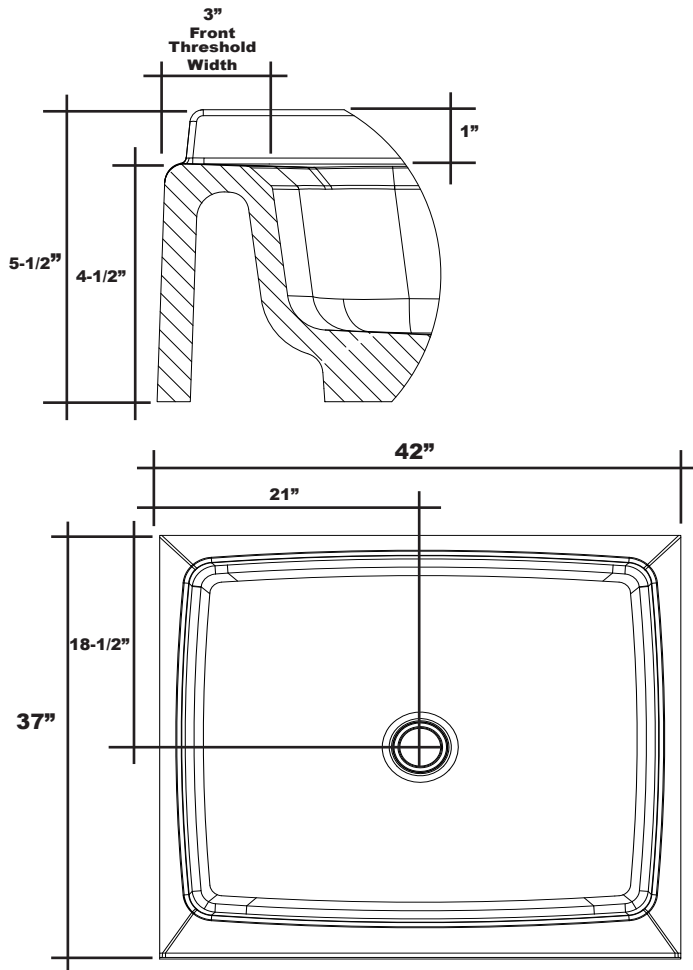

Threshold Detail