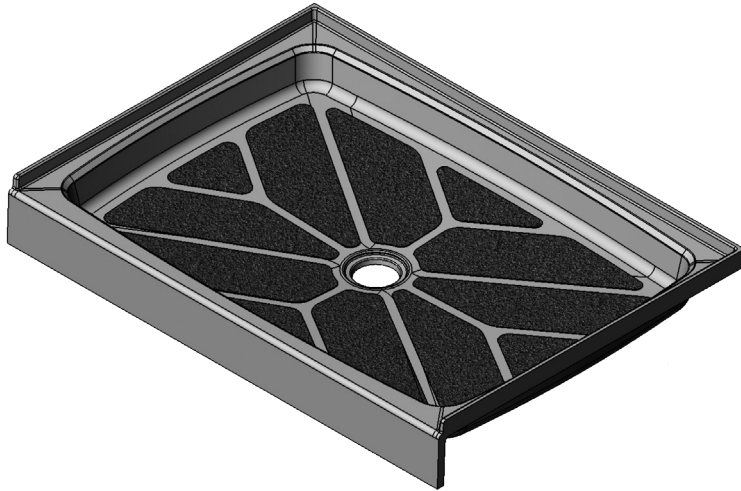

MERIDIAN SOLID SURFACE ONE-PIECE SHOWER BASE

42" x 30"

Model # MSB4230S

- Integral shower floor and threshold for alcove installation
- Choose from a variety of solid colors and granite-patterned colors
- Easy to clean surface, does not promote mold or mildew
- Textured flooring helps prevent slipping
- Tapered floor helps water flow to drain
- Rigid water barrier integrated into base
- Uses standard 2" NPS strainer assembly
- Certified by Home Innovation Research Labs to the harmonized CSA B45.5/IAPMO Z124
- Approved by the Massachusetts Board of Examiners of Plumbers and Gasfitters