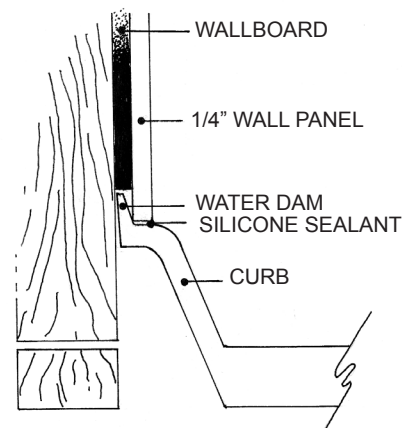

Section Thru Waterdam

Massillon, OH 44647
330-837-2216

www.TowerShowers.com

www.TowerSinks.com

TOWER
INDUSTRIES

www.TowerSurfaces.com