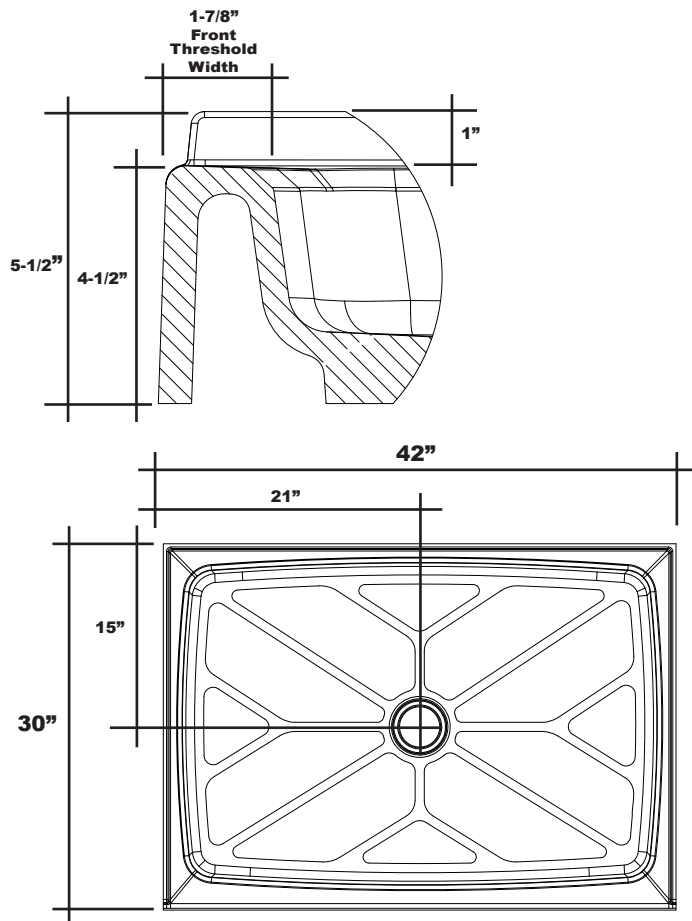

Threshold Detail