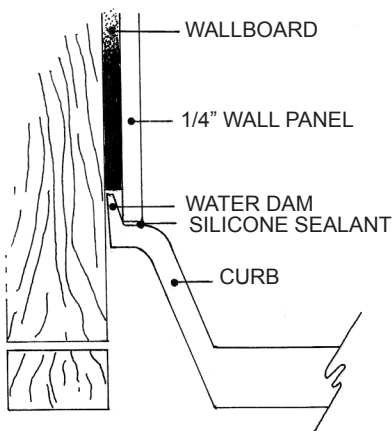

38" x 38" Neo Angle

- Integral shower floor and threshold for corner installation
- Choose from a variety of solid colors and granite-patterned colors
- Easy to clean surface, does not promote mold or mildew
- Textured flooring helps prevent slipping
- Tapered floor helps water flow to drain
- Rigid water barrier integrated into base
- Uses standard 2" NPS strainer assembly
- Certified by Home Innovation Research Labs to the harmonized CSA B45.5/IAPMO Z124
- Approved by the Massachusetts Board of Examiners of Plumbers and Gasfitters

Section Thru Waterdam