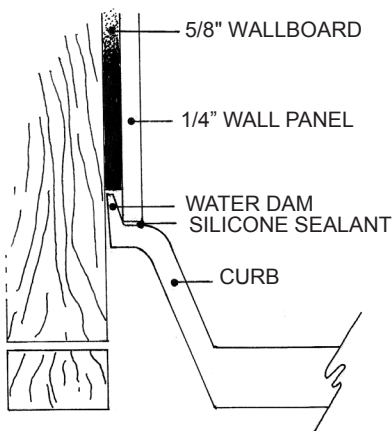

Section Thru Waterdam

Massillon, OH 44647
330-837-2216

www.TowerShowers.com

www.TowerSinks.com

TOWER
INDUSTRIES

www.TowerSurfaces.com