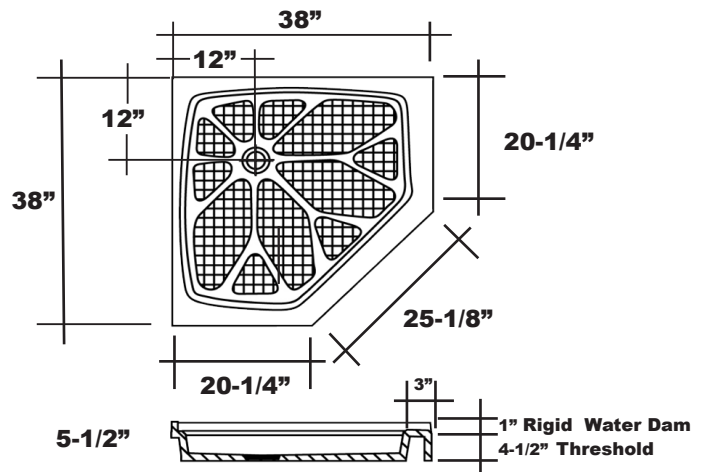

Section Thru Waterdam

Massillon, OH 44647
330-837-2216

www.TowerShowers.com

www.TowerSinks.com

TOWER
INDUSTRIES

www.TowerSurfaces.com