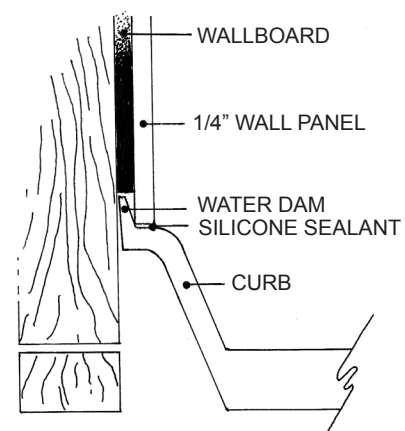

Section Thru Waterdam

Massillon, OH 44647
330-837-2216

www.TowerShowers.com

www.TowerSinks.com

TOWER
INDUSTRIES

www.TowerSurfaces.com