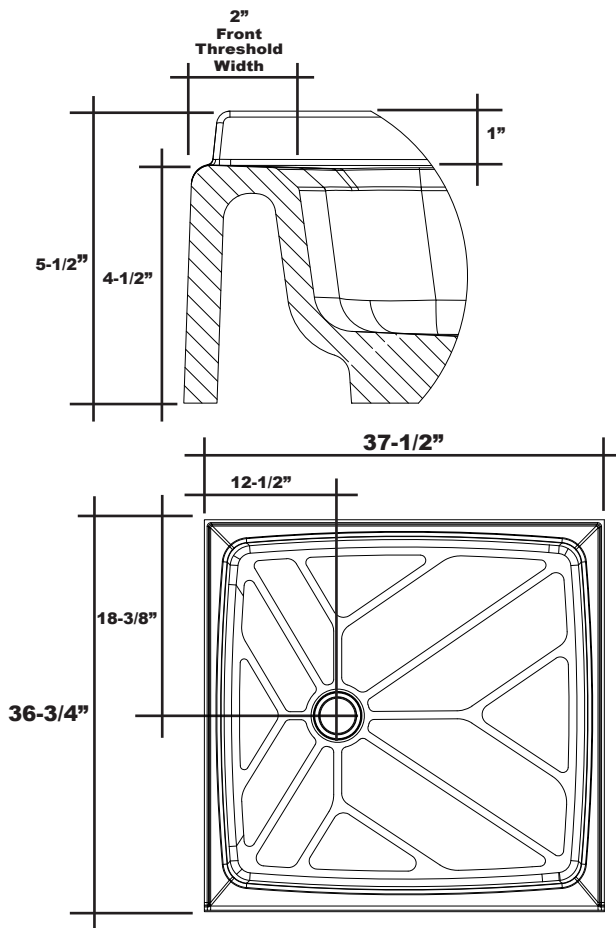

Threshold Detail