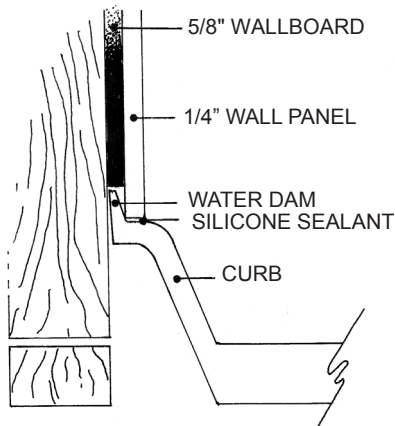

Section Thru Waterdam

Massillon, OH 44647
330-837-2216