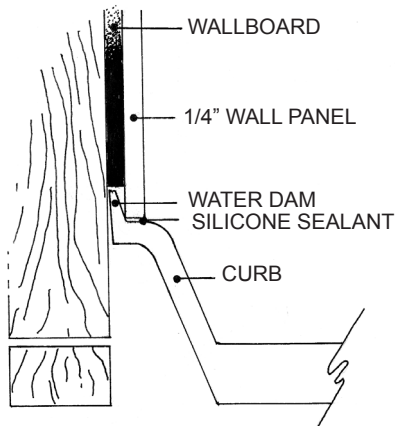

Section Thru Waterdam

Massillon, OH 44647
330-837-2216