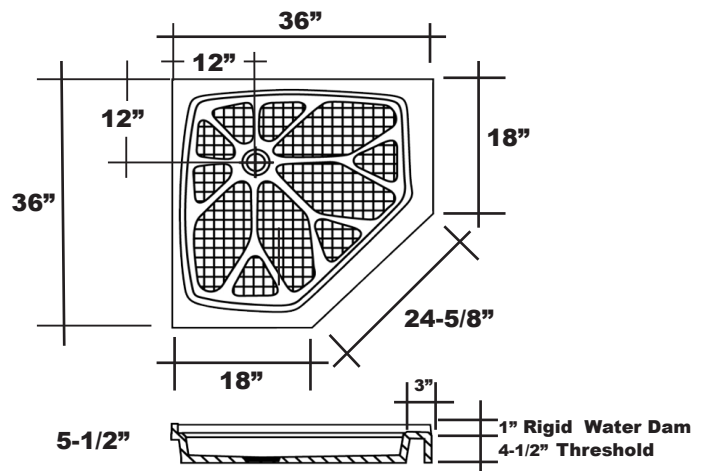

Section Thru Waterdam

Massillon, OH 44647
330-837-2216