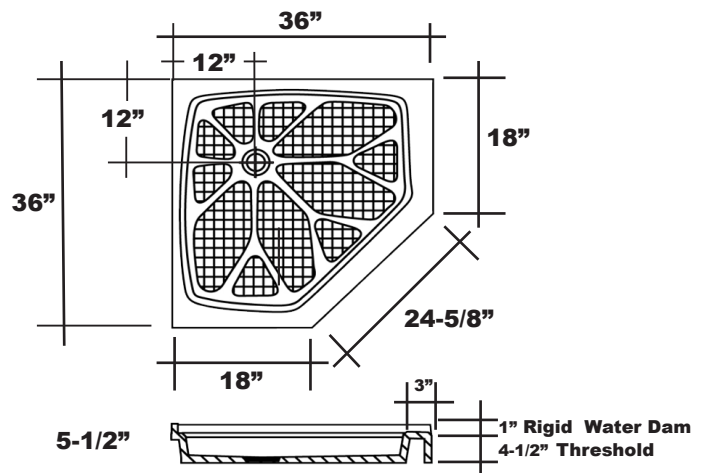

Section Thru Waterdam

Massillon, OH 44647
330-837-2216