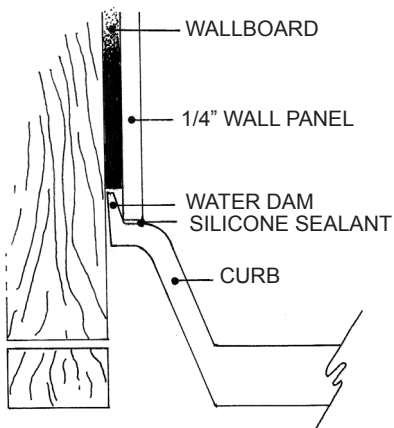

Section Thru Waterdam

Massillon, OH 44647
330-837-2216

www.TowerShowers.com

www.TowerSinks.com

TOWER
INDUSTRIES
www.TowerSurfaces.com