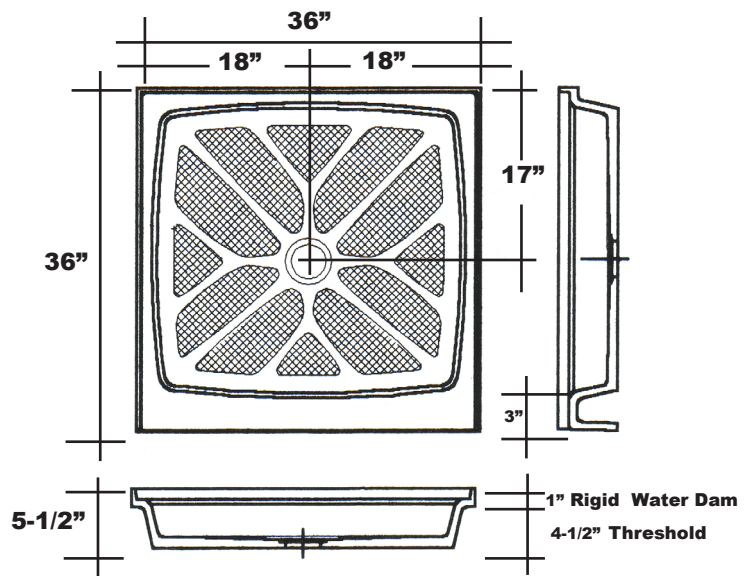

Section Thru Waterdam

Massillon, OH 44647
330-837-2216

www.TowerShowers.com

www.TowerSinks.com

TOWER
INDUSTRIES
www.TowerSurfaces.com