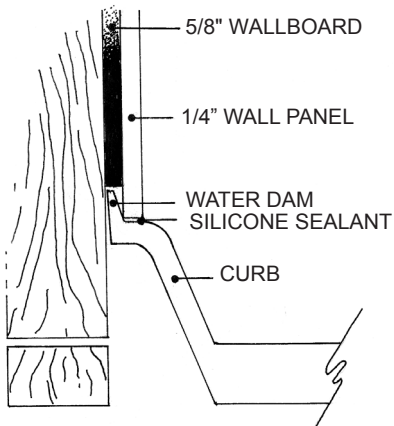

Section Thru Waterdam

Massillon, OH 44647
330-837-2216

www.TowerShowers.com

www.TowerSinks.com

TOWER
INDUSTRIES

www.TowerSurfaces.com