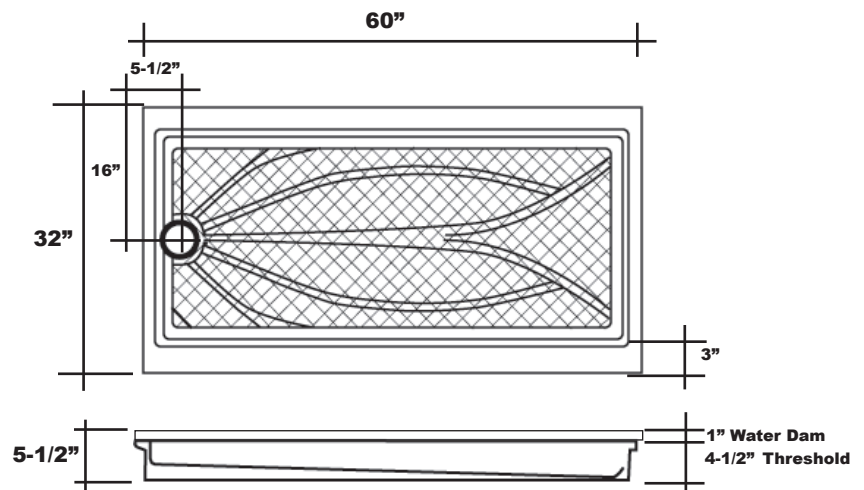

Section Thru Waterdam

Massillon, OH 44647
330-837-2216

www.TowerShowers.com

www.TowerSinks.com

TOWER
INDUSTRIES

www.TowerSurfaces.com