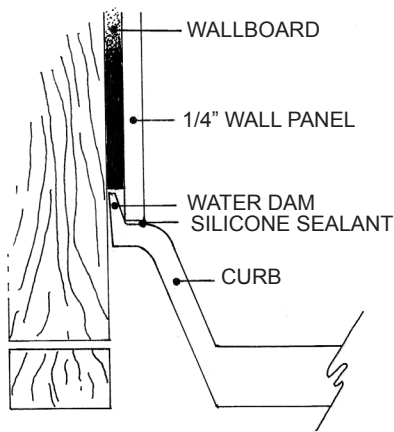

Section Thru Waterdam

Massillon, OH 44647
330-837-2216

www.TowerShowers.com

www.TowerSinks.com

TOWER
INDUSTRIES

www.TowerSurfaces.com