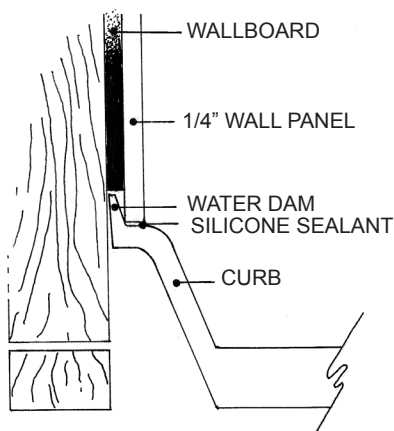

Section Thru Waterdam

Massillon, OH 44647
330-837-2216

www.TowerShowers.com

www.TowerSinks.com

TOWER
INDUSTRIES
www.TowerSurfaces.com