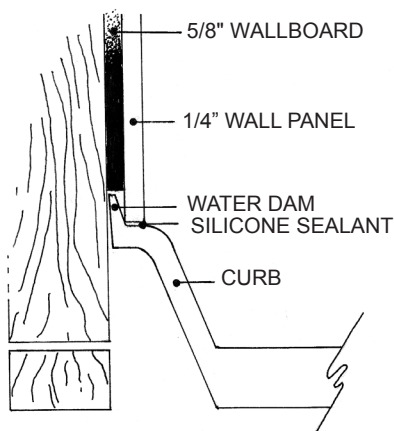

Section Thru Waterdam

Massillon, OH 44647
330-837-2216

www.TowerShowers.com

www.TowerSinks.com

TOWER
INDUSTRIES
www.TowerSurfaces.com