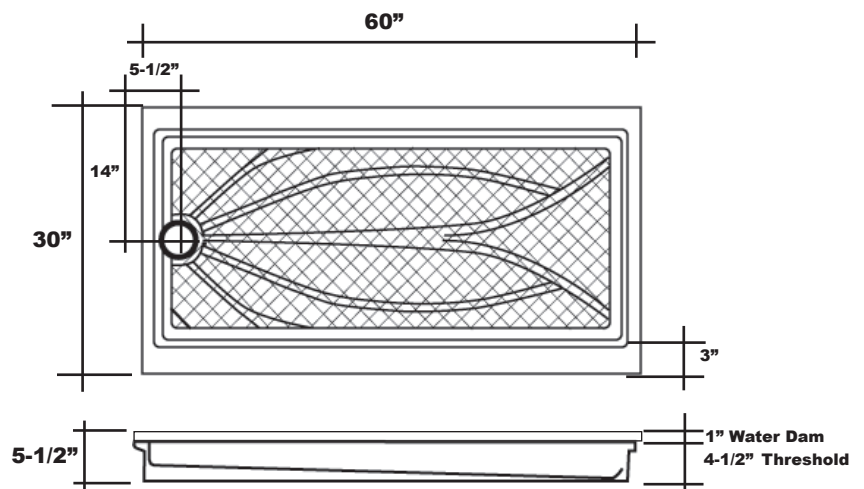

Section Thru Waterdam

Massillon, OH 44647
330-837-2216

www.TowerShowers.com

www.TowerSinks.com

TOWER
INDUSTRIES
www.TowerSurfaces.com