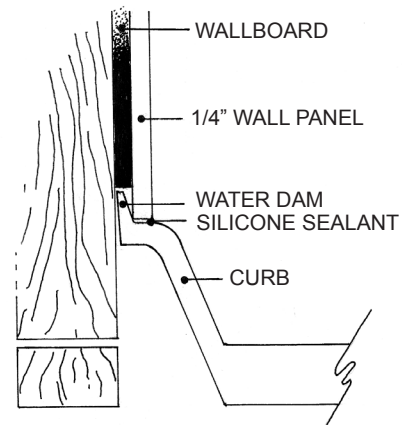

Section Thru Waterdam

Massillon, OH 44647
330-837-2216

www.TowerShowers.com

www.TowerSinks.com

TOWER
INDUSTRIES

www.TowerSurfaces.com