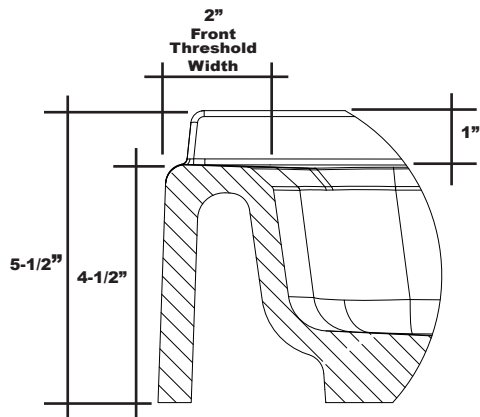

Threshold Detail