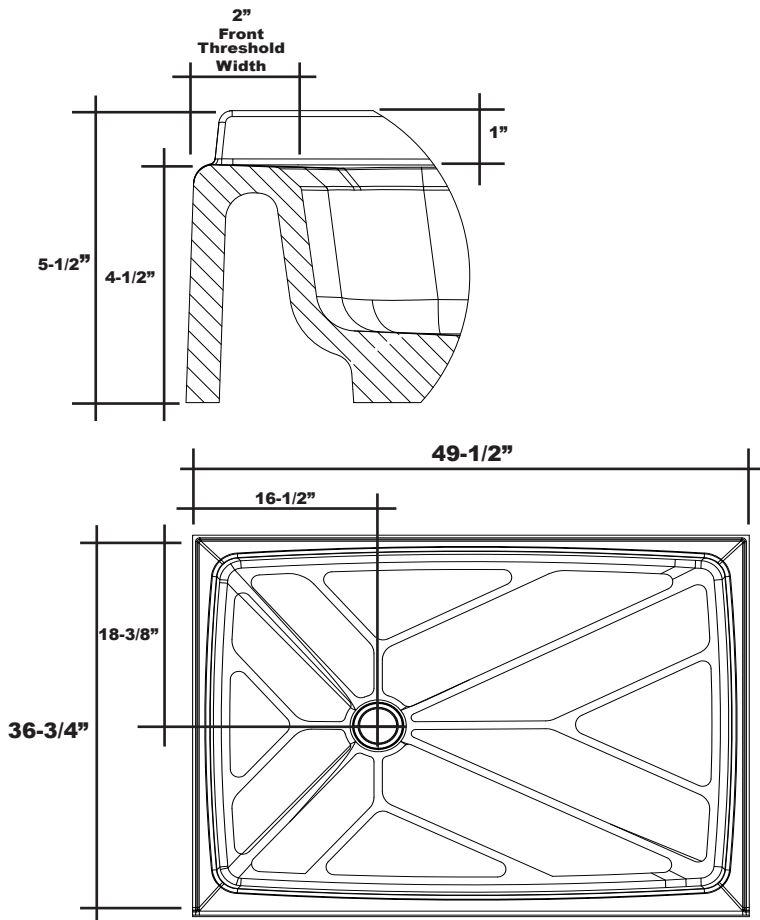

Threshold Detail