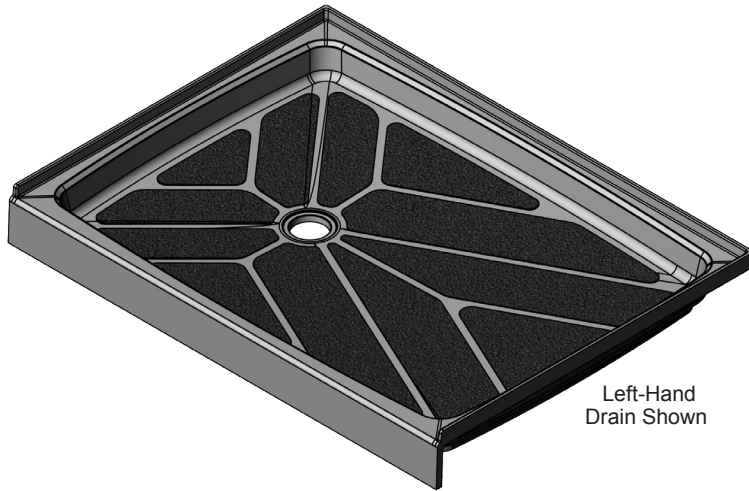

MERIDIAN SOLID SURFACE ONE-PIECE SHOWER BASE

Model # MSB4953675SOL (Left-Hand)
Model # MSB4953675SOR (Right-Hand)

49.5" x 36.75" Offset Drain

- Integral shower floor and threshold for alcove installation
- Choose from a variety of solid colors and granite-patterned colors
- Offset drain configuration allows base to be used for right or left drain installation
- Easy to clean surface, does not promote mold or mildew
- Textured flooring helps prevent slipping
- Tapered floor helps water flow to drain
- Rigid water barrier integrated into base
- Uses standard 2" NPS strainer assembly
- Certified by Home Innovation Research Labs to the harmonized CSA B45.5/IAPMO Z124
- Approved by the Massachusetts Board of Examiners of Plumbers and Gasfitters