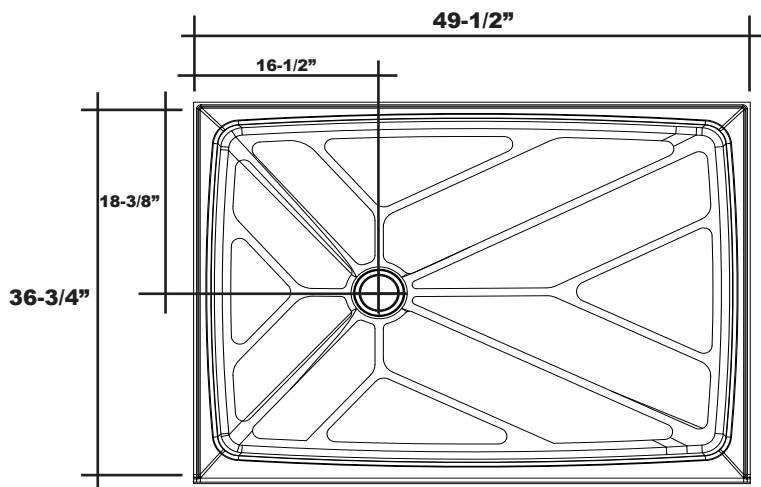

Threshold Detail