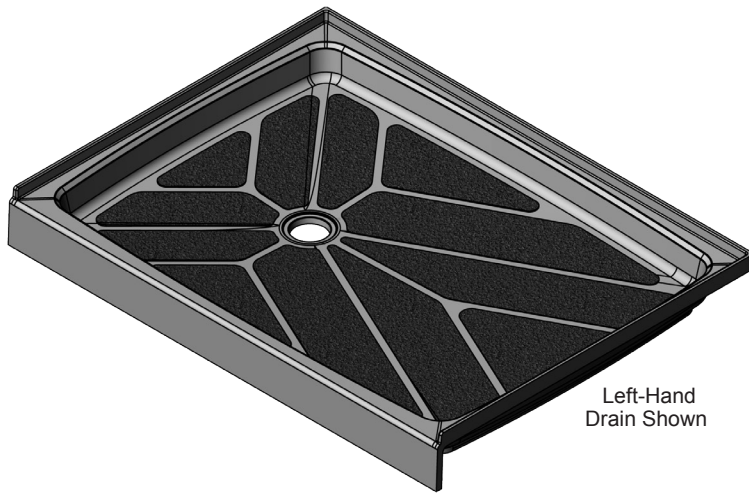

MERIDIAN SOLID SURFACE ONE-PIECE SHOWER BASE

Model # MSB4953675SOL (Left-Hand)
Model # MSB4953675SOR (Right-Hand)

49.5" x 36.75" Offset Drain

- Integral shower floor and threshold for alcove installation
- Choose from a variety of solid colors and granite-patterned colors
- Offset drain configuration allows base to be used for right or left drain installation
- Easy to clean surface, does not promote mold or mildew
- Textured flooring helps prevent slipping
- Tapered floor helps water flow to drain
- Rigid water barrier integrated into base
- Uses standard 2" NPS strainer assembly
- Certified by Home Innovation Research Labs to the harmonized CSA B45.5/IAPMO Z124
- Approved by the Massachusetts Board of Examiners of Plumbers and Gasfitters