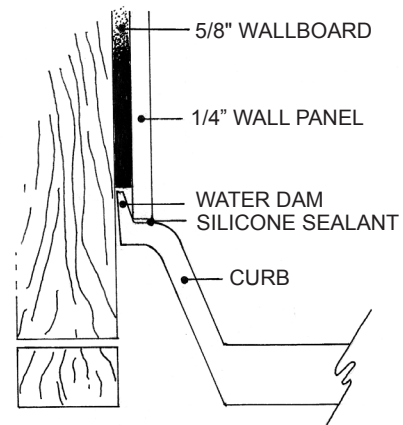

Section Thru Waterdam

Massillon, OH 44647
330-837-2216

www.TowerShowers.com

www.TowerSinks.com

TOWER
INDUSTRIES

www.TowerSurfaces.com