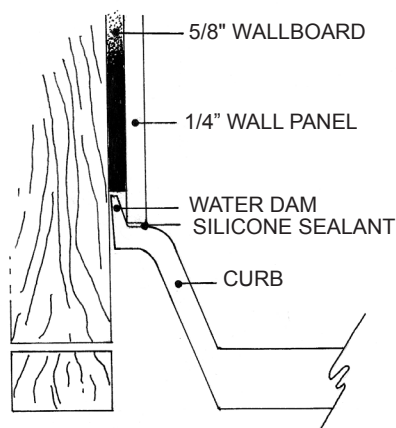

Section Thru Waterdam

Massillon, OH 44647
330-837-2216