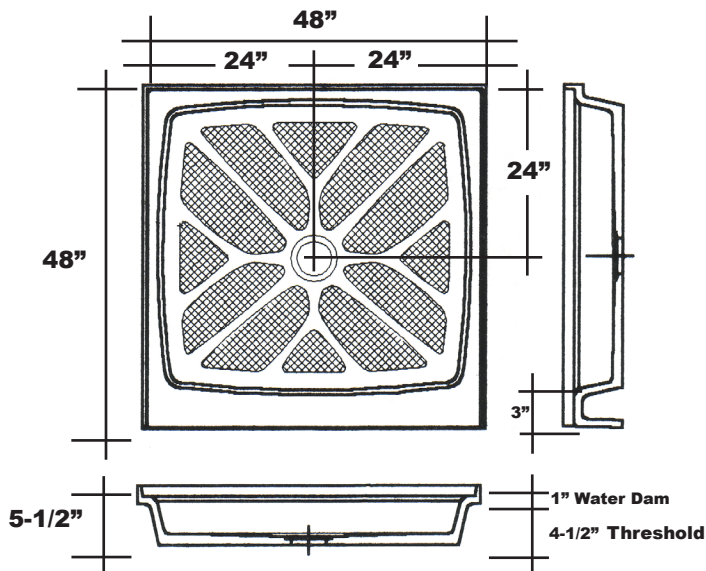

Section Thru Waterdam

Massillon, OH 44647
330-837-2216