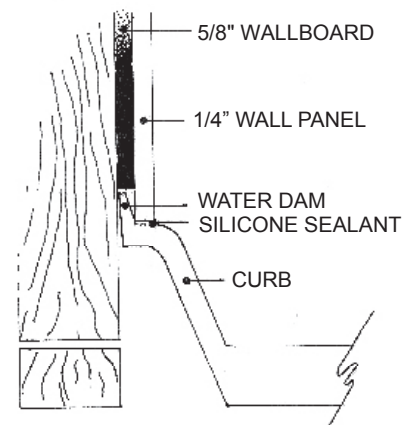

Section Thru Waterdam

Massillon, OH 44647
330-837-2216

www.TowerShowers.com

www.TowerSinks.com

TOWER
INDUSTRIES

www.TowerSurfaces.com