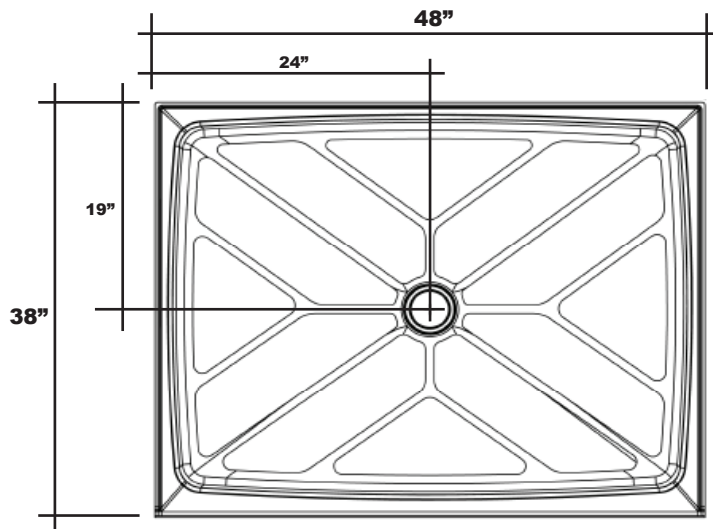

# MERIDIAN SOLID SURFACE ONE-PIECE SHOWER BASE

Model # MSB4838S

**48" x 38"**

- Integral shower floor and threshold for alcove installation
- Choose from a variety of solid colors and granite-patterned colors
- Easy to clean surface, does not promote mold or mildew
- Textured flooring helps prevent slipping
- Tapered floor helps water flow to drain
- Rigid water barrier integrated into base
- Uses standard 2" NPS strainer assembly
- Certified by Home Innovation Research Labs to the harmonized CSA B45.5/IAPMO Z124
- Approved by the Massachusetts Board of Examiners of Plumbers and Gasfitters

## Threshold Detail