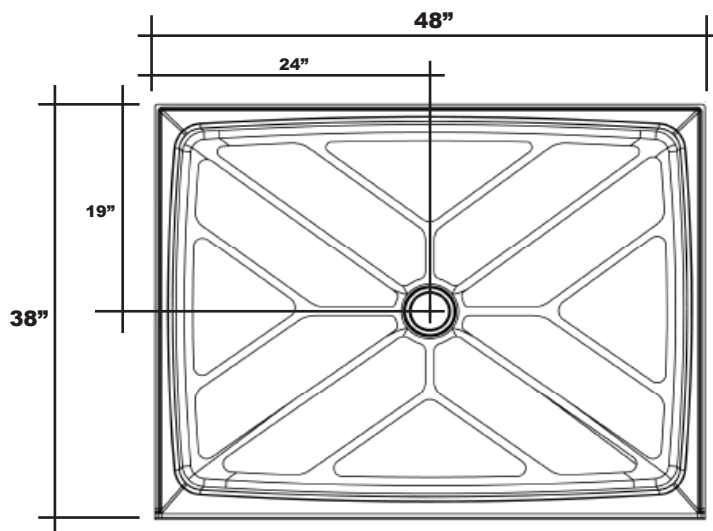

Threshold Detail