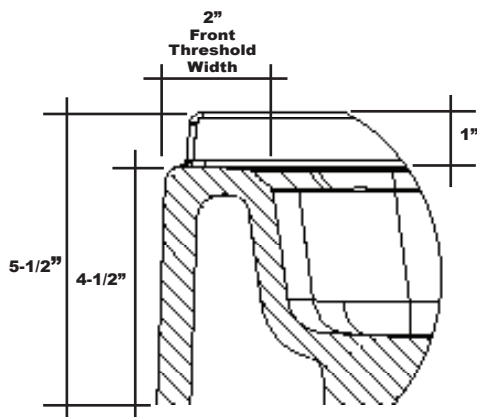

Threshold Detail