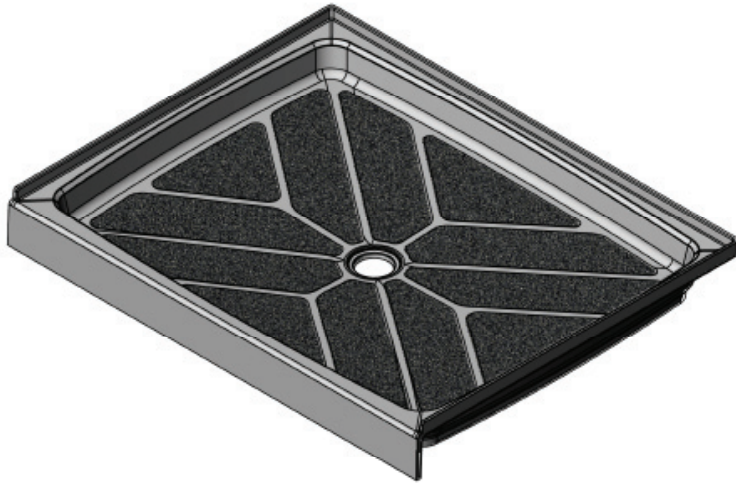

MERIDIAN SOLID SURFACE ONE-PIECE SHOWER BASE

Model # MSB4838S

48" x 38"

- Integral shower floor and threshold for alcove installation
- Choose from a variety of solid colors and granite-patterned colors
- Easy to clean surface, does not promote mold or mildew
- Textured flooring helps prevent slipping
- Tapered floor helps water flow to drain
- Rigid water barrier integrated into base
- Uses standard 2" NPS strainer assembly
- Certified by Home Innovation Research Labs to the harmonized CSA B45.5/IAPMO Z124
- Approved by the Massachusetts Board of Examiners of Plumbers and Gasfitters