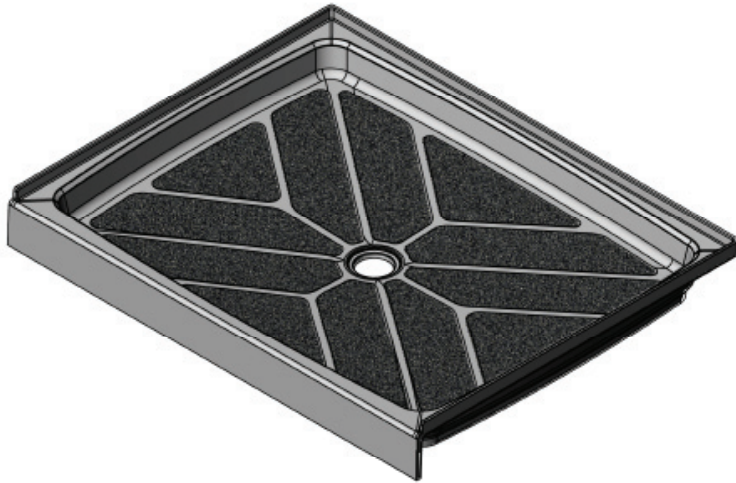

# MERIDIAN SOLID SURFACE ONE-PIECE SHOWER BASE

Model # MSB4838S

**48" x 38"**

- Integral shower floor and threshold for alcove installation
- Choose from a variety of solid colors and granite-patterned colors
- Easy to clean surface, does not promote mold or mildew
- Textured flooring helps prevent slipping
- Tapered floor helps water flow to drain
- Rigid water barrier integrated into base
- Uses standard 2" NPS strainer assembly
- Certified by Home Innovation Research Labs to the harmonized CSA B45.5/IAPMO Z124
- Approved by the Massachusetts Board of Examiners of Plumbers and Gasfitters

## Threshold Detail