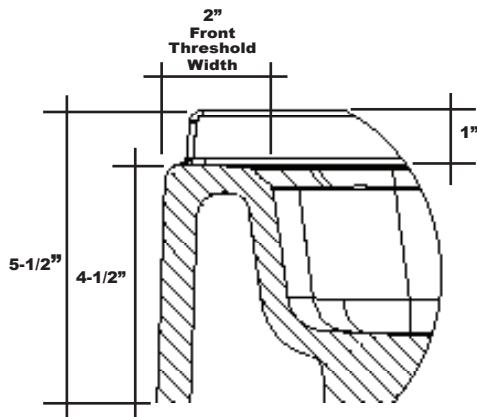

# MERIDIAN SOLID SURFACE ONE-PIECE SHOWER BASE

Model # MSB4838S

**48" x 38"**

- Integral shower floor and threshold for alcove installation
- Choose from a variety of solid colors and granite-patterned colors
- Easy to clean surface, does not promote mold or mildew
- Textured flooring helps prevent slipping
- Tapered floor helps water flow to drain
- Rigid water barrier integrated into base
- Uses standard 2" NPS strainer assembly
- Certified by Home Innovation Research Labs to the harmonized CSA B45.5/IAPMO Z124
- Approved by the Massachusetts Board of Examiners of Plumbers and Gasfitters

## Threshold Detail