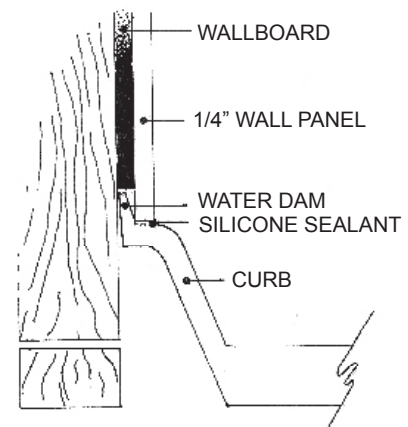

Section Thru Waterdam

Massillon, OH 44647
330-837-2216

www.TowerShowers.com

www.TowerSinks.com

TOWER
INDUSTRIES
www.TowerSurfaces.com