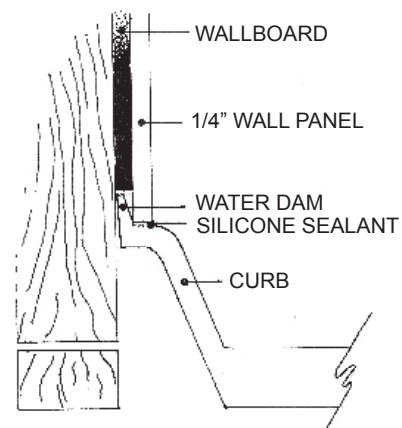

Section Thru Waterdam

Massillon, OH 44647
330-837-2216

www.TowerShowers.com

www.TowerSinks.com

www.TowerSurfaces.com