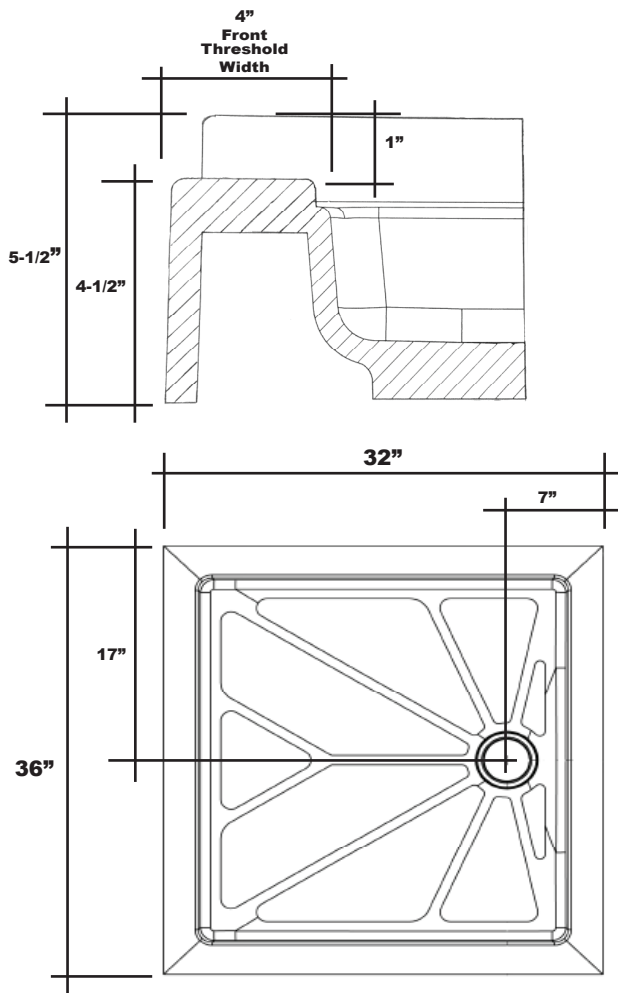

MERIDIAN SOLID SURFACE ONE-PIECE SHOWER BASE

32" x 36"

Universal Offset Drain

Model #MSB3236SUOL (Left-Drain)
Model #MSB3236SUOR (Right-Drain)
Model #MSB3236SUOF (Front-Drain)
Model #MSB3236SUOB (Back-Drain)

Threshold Detail

- Integral shower floor and threshold for alcove installation
- Choose from a variety of solid colors and granite-patterned colors
- Offset drain configuration and fabricated threshold allow base to be used in your choice of four configurations
- Easy to clean surface, does not promote mold or mildew
- Textured flooring helps prevent slipping
- Tapered floor helps water flow to drain
- Rigid water barrier integrated into base
- Uses standard 2" NPS strainer assembly
- Certified by Home Innovation Research Labs to the harmonized CSA B45.5/IAPMO Z124
- Approved by the Massachusetts Board of Examiners of Plumbers and Gasfitters