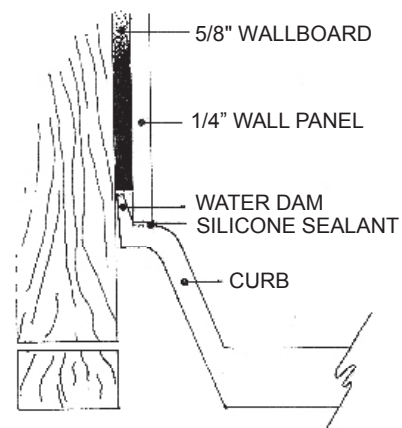

Section Thru Waterdam

Massillon, OH 44647
330-837-2216

www.TowerShowers.com

www.TowerSinks.com

www.TowerSurfaces.com