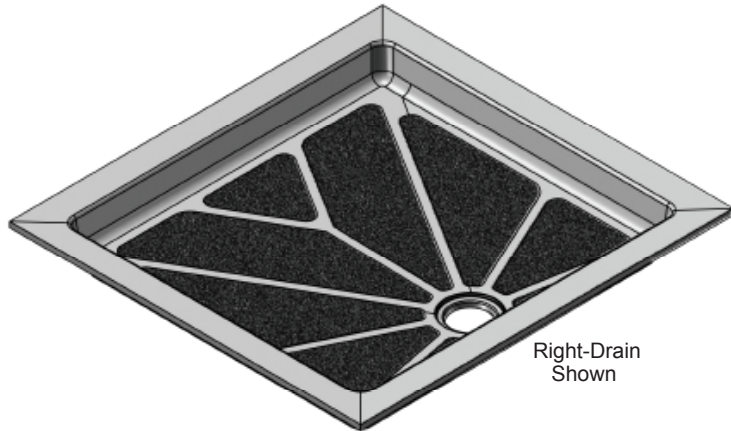

MERIDIAN SOLID SURFACE ONE-PIECE SHOWER BASE

32" x 36"

Universal Offset Drain

Model #MSB3236SUOL (Left-Drain)
Model #MSB3236SUOR (Right-Drain)
Model #MSB3236SUOF (Front-Drain)
Model #MSB3236SUOB (Back-Drain)

Threshold Detail

- Integral shower floor and threshold for alcove installation
- Choose from a variety of solid colors and granite-patterned colors
- Offset drain configuration and fabricated threshold allow base to be used in your choice of four configurations
- Easy to clean surface, does not promote mold or mildew
- Textured flooring helps prevent slipping
- Tapered floor helps water flow to drain
- Rigid water barrier integrated into base
- Uses standard 2" NPS strainer assembly
- Certified by Home Innovation Research Labs to the harmonized CSA B45.5/IAPMO Z124
- Approved by the Massachusetts Board of Examiners of Plumbers and Gasfitters