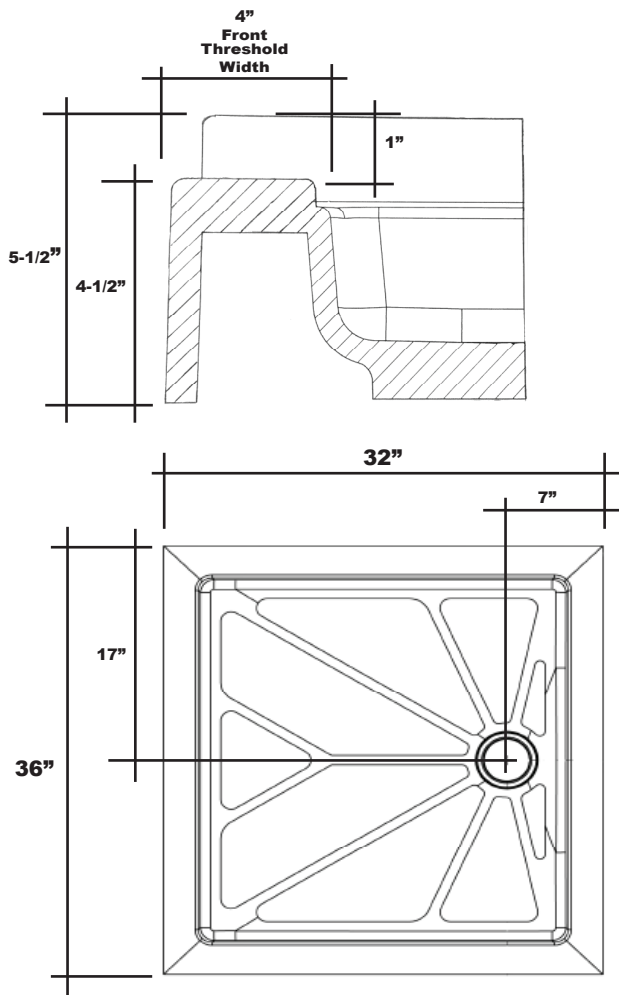

MERIDIAN SOLID SURFACE ONE-PIECE SHOWER BASE

32" x 36"

Universal Offset Drain

Model #MSB3236SUOL (Left-Drain)
Model #MSB3236SUOR (Right-Drain)
Model #MSB3236SUOF (Front-Drain)
Model #MSB3236SUOB (Back-Drain)

Threshold Detail

- Integral shower floor and threshold for alcove installation
- Choose from a variety of solid colors and granite-patterned colors
- Offset drain configuration and fabricated threshold allow base to be used in your choice of four configurations
- Easy to clean surface, does not promote mold or mildew
- Textured flooring helps prevent slipping
- Tapered floor helps water flow to drain
- Rigid water barrier integrated into base
- Uses standard 2" NPS strainer assembly
- Certified by Home Innovation Research Labs to the harmonized CSA B45.5/IAPMO Z124
- Approved by the Massachusetts Board of Examiners of Plumbers and Gasfitters