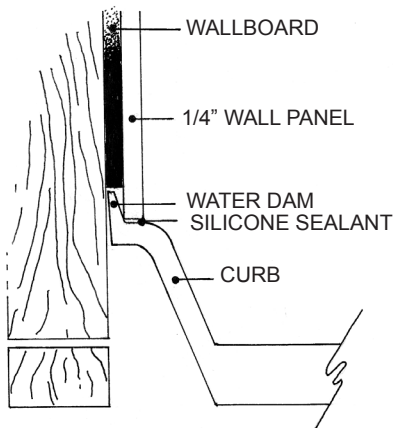

Section Thru Waterdam

Massillon, OH 44647
330-837-2216

www.TowerShowers.com

www.TowerSinks.com

TOWER
INDUSTRIES

www.TowerSurfaces.com