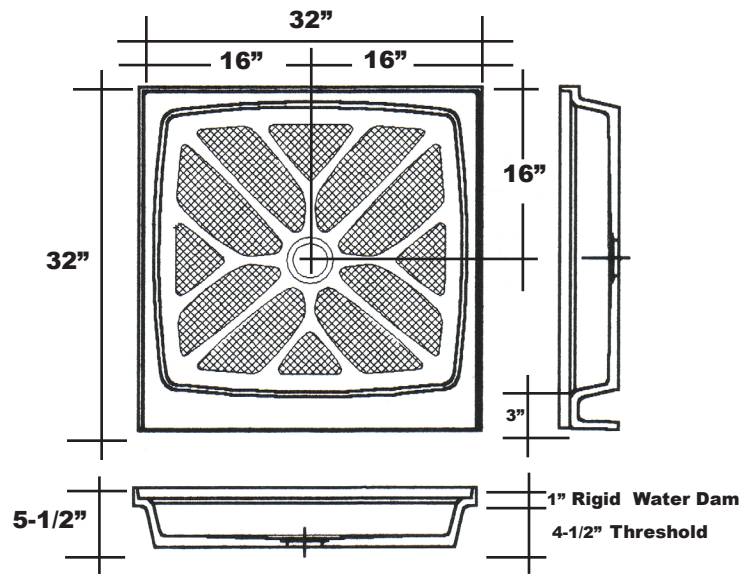

Section Thru Waterdam

Massillon, OH 44647
330-837-2216

www.TowerShowers.com

www.TowerSinks.com

TOWER
INDUSTRIES

www.TowerSurfaces.com