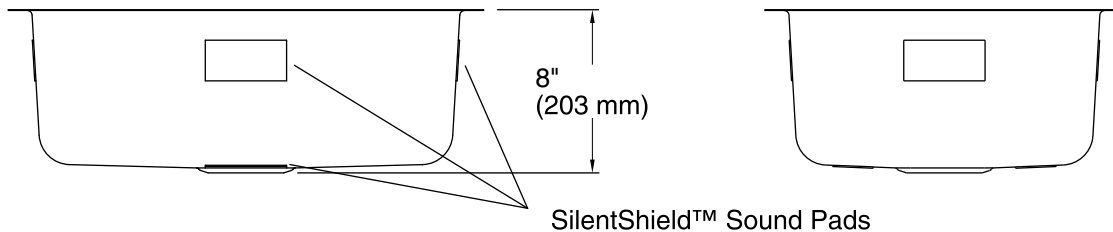

Mounting bracket assembly provides a secure installation.