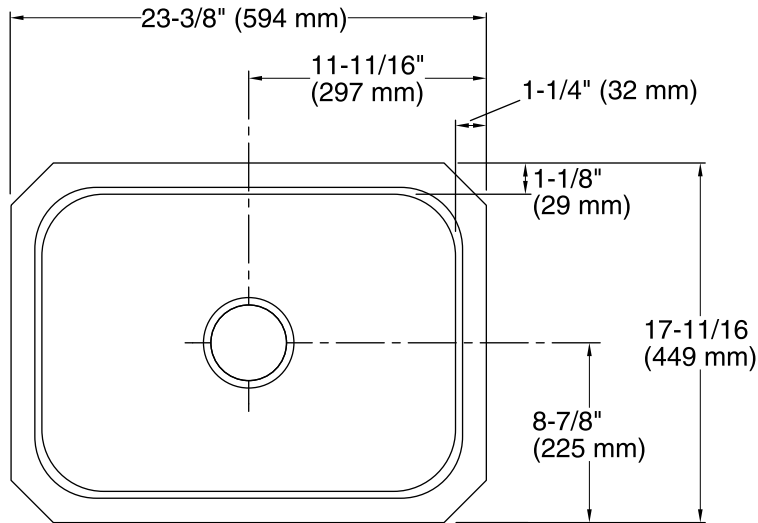

Mounting bracket assembly provides a secure installation.

Technical Information

All product dimensions are nominal.

- Bowl configuration: Single
- Installation: Under-mount
- Min. base cabinet width: 27" (686 mm)
- Bowl area (Only)
  - Length: 20-7/8" (530 mm)
  - Width: 15-7/16" (392 mm)
  - Bowl depth: 8" (203 mm)
  - Water depth: 7-3/4" (197 mm)
- Drain hole: 3-1/2" (89 mm)
- Template: 1064257-7, required, not included

Notes

- Install this product according to the installation instructions.
- Measure your actual product for roughing-in details.